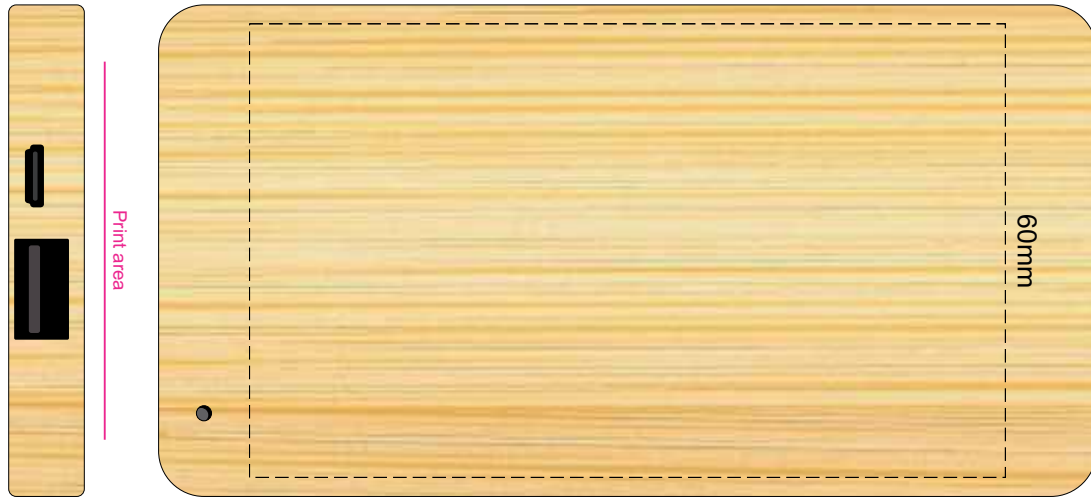

100% of Actual Size

Pad Print

Laser Engraving  
100mm

 Laser Engraves to a Natural Etch

NOTE: This product is a natural material, please allow for variances in grain pattern and engraving colour.

Direct Digital  
100mm

100% of Actual Size

Pad Print