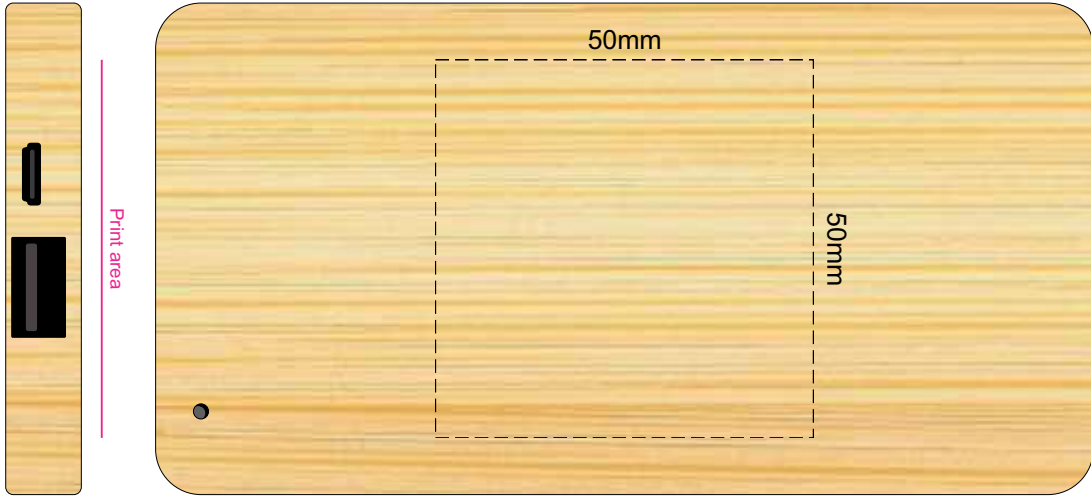

100% of Actual Size

Pad Print

Laser Engraving  
100mm

 Laser Engraves to a Natural Etch

NOTE: This product is a natural material, please allow for variances in grain pattern and engraving colour.

Direct Digital  
100mm

100% of Actual Size

Pad Print