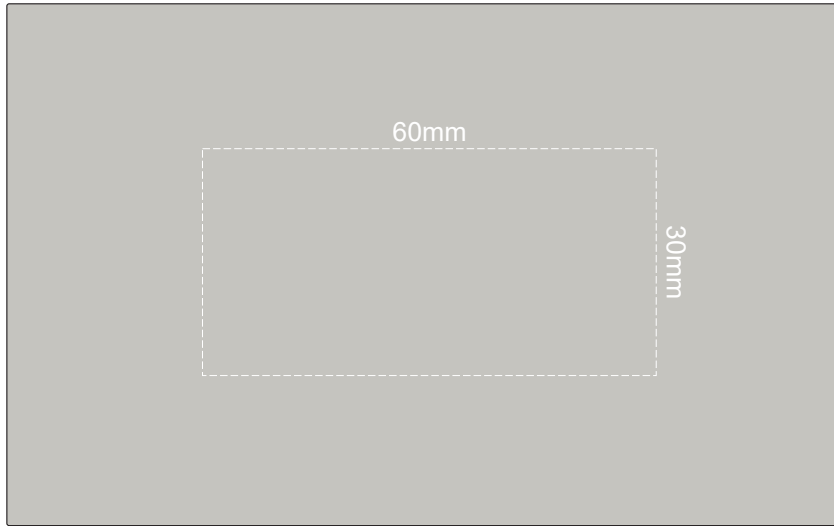

100% of Actual Size
Pad Print

PRINT AREA

Power Bank
Model: SP072
Input: DC 5V/1000mA
Capacity: 4000mAh, 14.8Wh
S/N: 18-04

BACK

100% of Actual Size
Laser Engraving
Direct Digital

Engraves to an
Oxidised White

100% of Actual Size
Pad Print

65mm

30mm