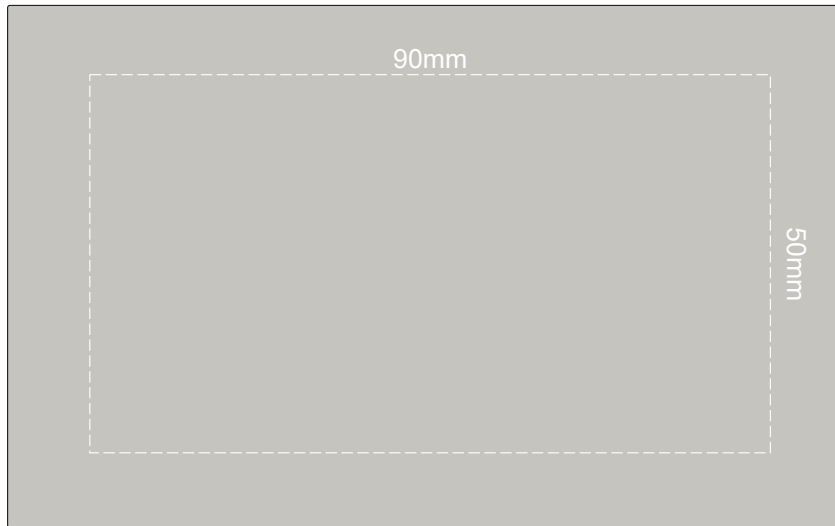

100% of Actual Size
Pad Print

PRINT AREA

Power Bank
Model: SP072
Input: DC 5V/1000mA
Capacity: 4000mAh, 14.8Wh
S/N: 18-04

BACK

100% of Actual Size
Laser Engraving
Direct Digital

Engraves to an
Oxidised White

100% of Actual Size
Pad Print

65mm

30mm