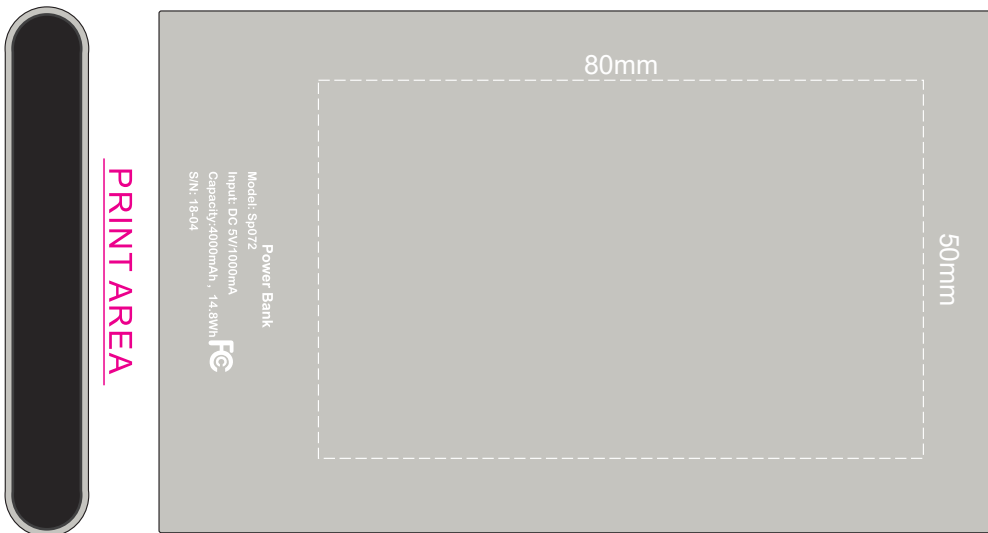

100% of Actual Size
Pad Print

PRINT AREA

Power Bank
Model: SP072
Input: DC 5V/1000mA
Capacity: 4000mAh, 14.8Wh
S/N: 18-04

BACK

100% of Actual Size
Laser Engraving
Direct Digital

Engraves to an
Oxidised White

100% of Actual Size
Pad Print

65mm

30mm