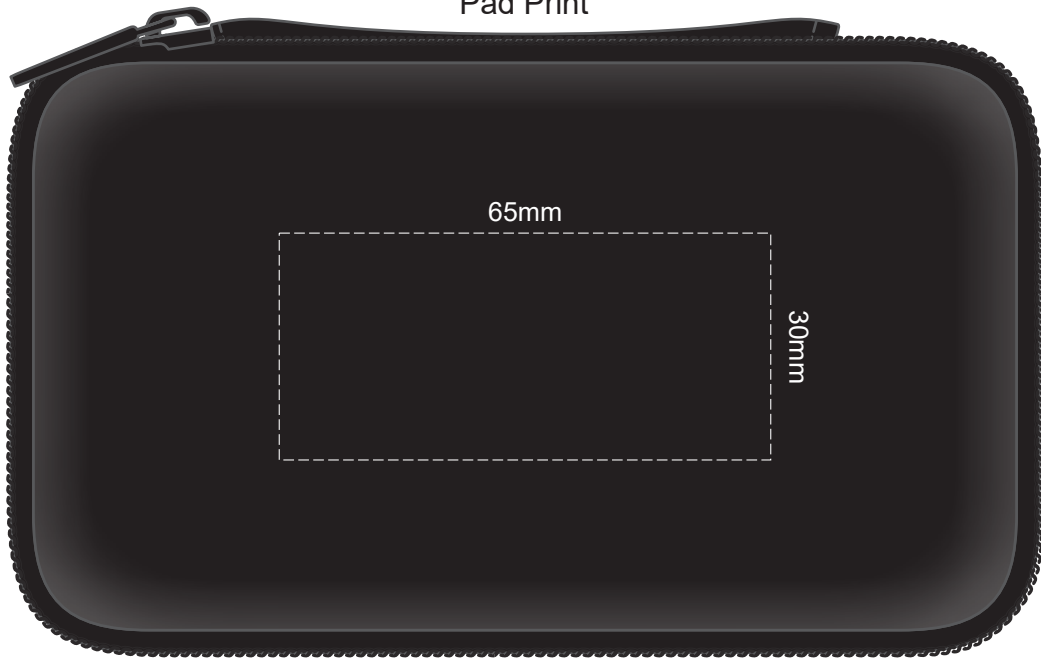

100% of Actual Size
Pad Print

PRINT AREA

Power Bank
Model: SP072
Input: DC 5V/1000mA
Capacity: 4000mAh, 14.8Wh
S/N: 18-04

BACK

100% of Actual Size
Laser Engraving
Direct Digital

Engraves to an
Oxidised White

100% of Actual Size
Pad Print

65mm

30mm